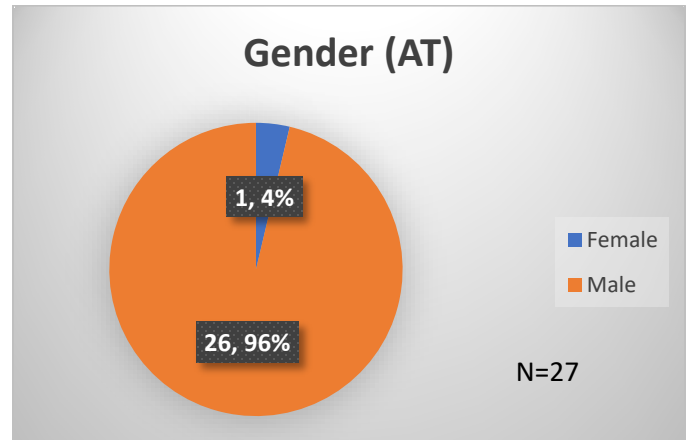

Daily Data Dashboard – March 5, 2024
Demographics for JTDC Population
Tuesday Morning Midnight Count

Total # of probation Involved youth¹: 1,356

¹ Probation Active: Any youth who is pending sentencing with an active social history, has been formally placed on probation or supervision with Cook County Juvenile Probation on the date of the report.

*Age, Gender and Race for Criminal Court population (N=1) is not represented in this report.

Daily Data Dashboard – March 5, 2024
Demographics for JTDC Population
Tuesday Morning Midnight Count