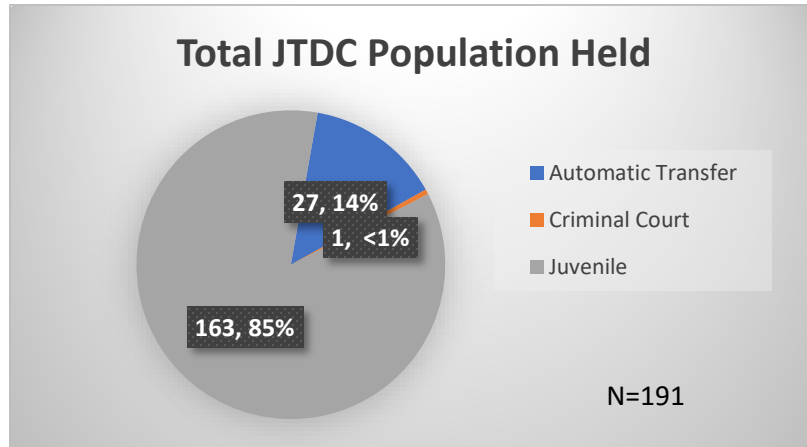

Daily Data Dashboard – March 5, 2024
Demographics for JTDC Population
Tuesday Morning Midnight Count

Total # of probation Involved youth¹: 1,356

¹ Probation Active: Any youth who is pending sentencing with an active social history, has been formally placed on probation or supervision with Cook County Juvenile Probation on the date of the report.

*Age, Gender and Race for Criminal Court population (N=1) is not represented in this report.

Daily Data Dashboard – March 5, 2024
Demographics for JTDC Population
Tuesday Morning Midnight Count