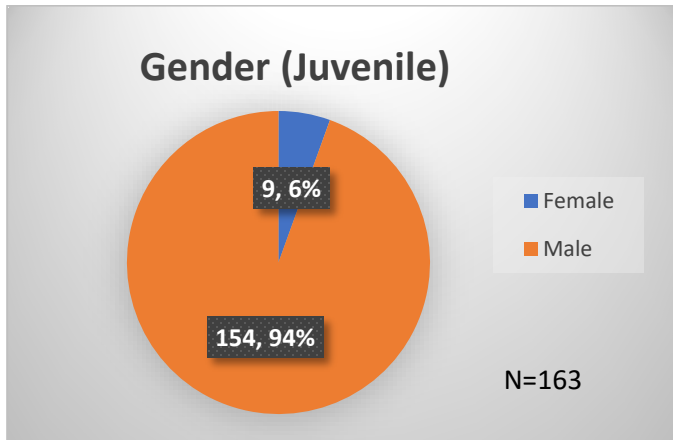

Daily Data Dashboard – March 5, 2024
Demographics for JTDC Population
Tuesday Morning Midnight Count

Total # of probation Involved youth¹: 1,356

¹ Probation Active: Any youth who is pending sentencing with an active social history, has been formally placed on probation or supervision with Cook County Juvenile Probation on the date of the report.

*Age, Gender and Race for Criminal Court population (N=1) is not represented in this report.

Daily Data Dashboard – March 5, 2024
Demographics for JTDC Population
Tuesday Morning Midnight Count