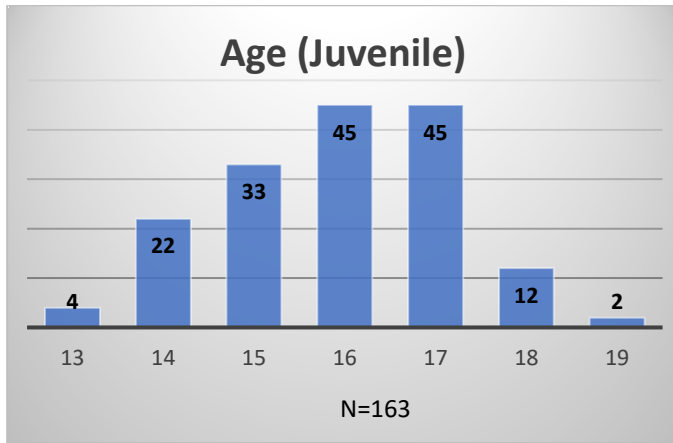

Daily Data Dashboard – March 5, 2024
Demographics for JTDC Population
Tuesday Morning Midnight Count

Total # of probation Involved youth¹: 1,356

¹ Probation Active: Any youth who is pending sentencing with an active social history, has been formally placed on probation or supervision with Cook County Juvenile Probation on the date of the report.

*Age, Gender and Race for Criminal Court population (N=1) is not represented in this report.

Daily Data Dashboard – March 5, 2024
Demographics for JTDC Population
Tuesday Morning Midnight Count