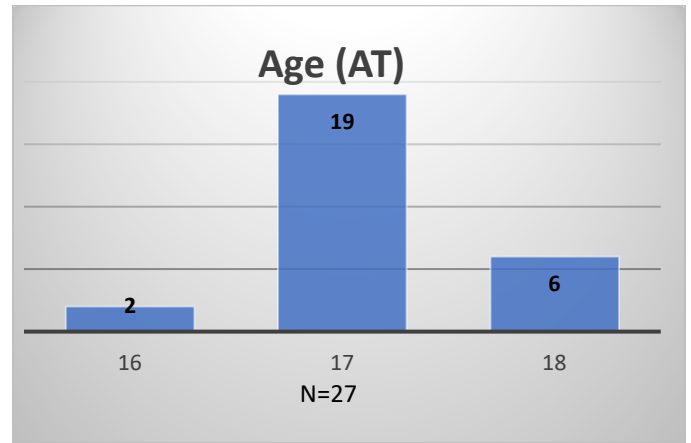

Daily Data Dashboard – March 5, 2024
Demographics for JTDC Population
Tuesday Morning Midnight Count

Total # of probation Involved youth¹: 1,356

¹ Probation Active: Any youth who is pending sentencing with an active social history, has been formally placed on probation or supervision with Cook County Juvenile Probation on the date of the report.

*Age, Gender and Race for Criminal Court population (N=1) is not represented in this report.

Daily Data Dashboard – March 5, 2024
Demographics for JTDC Population
Tuesday Morning Midnight Count